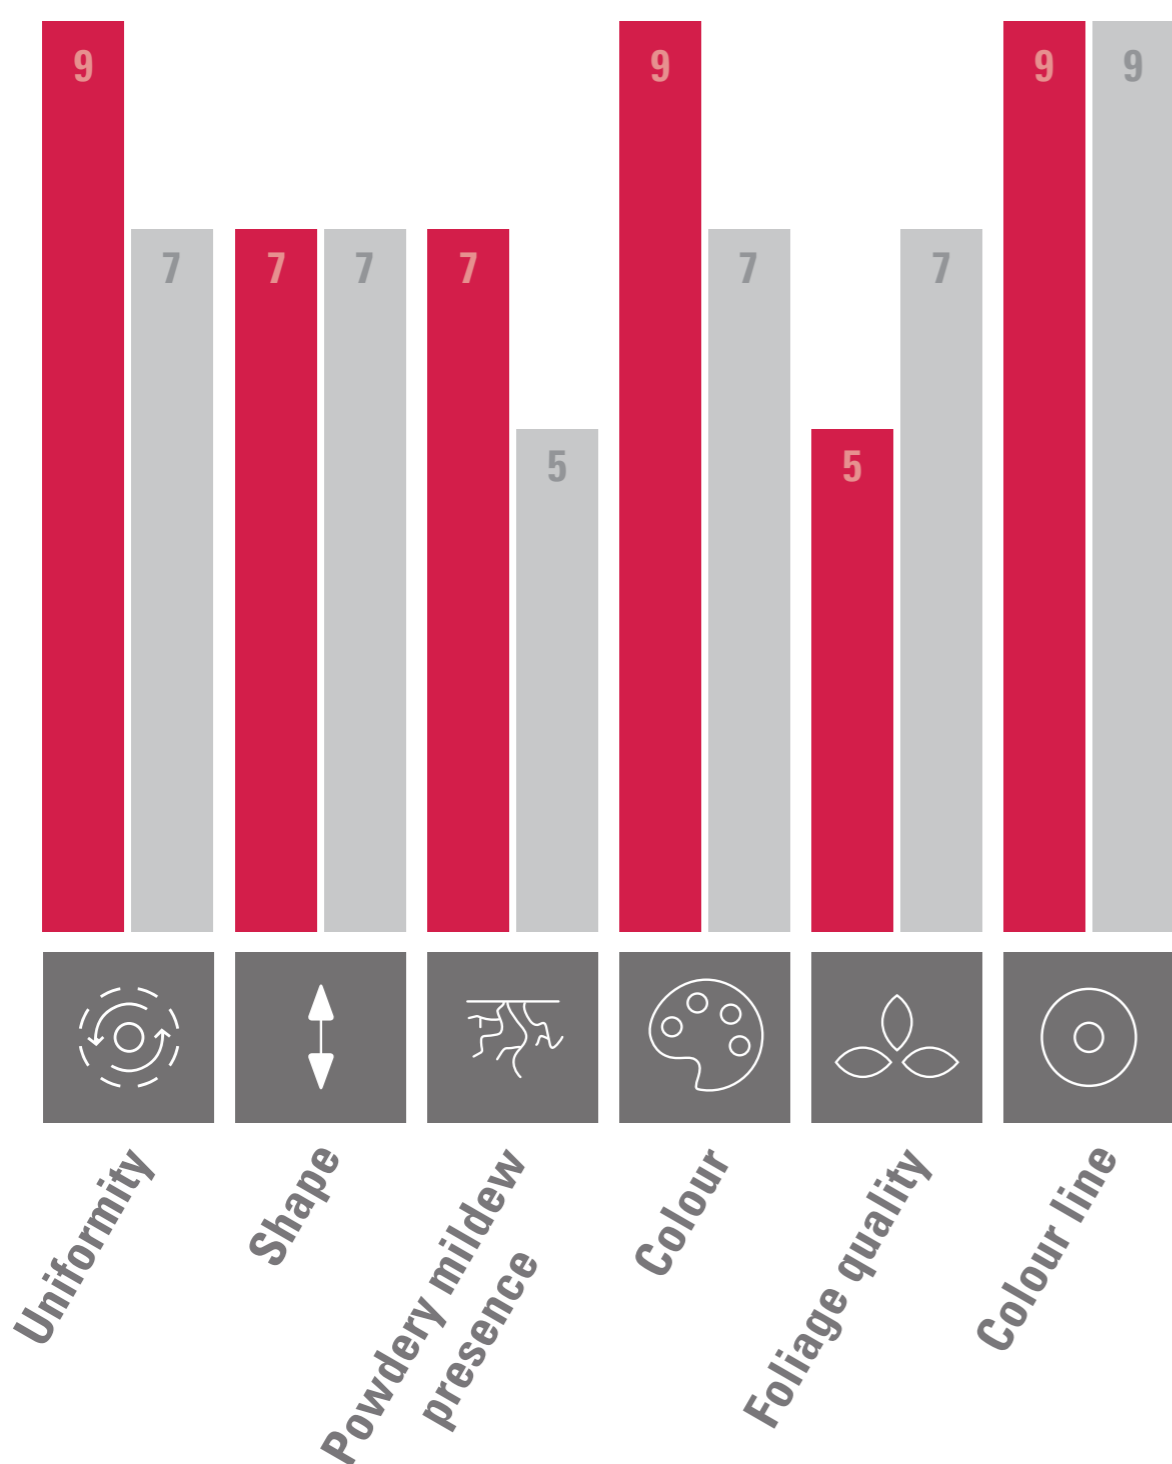

### KEY FEATURES

- Green topped
- Excellent uniformity
- Mild flavour

# SKERNE

**Description:** From the Elsoms breeding program, Skerne is a green topped, globe shaped swede. Its unique colour makes it a great alternative to standard purple varieties. Yields high percentage of 600g - 800g roots.

**Performance:** Scores assigned from Elsoms' own trials.

■ Skerne ■ Control variety

\*Days to maturity figures shown relate to optimum maturity and do not relate to possible extension of harvest period by storage. \*\*1 to 10 (1=very low/poor 10=very high/good).

### Profile:

	<b>Days to maturity</b>	<b>100</b>
	<b>Shape</b>	<b>Globe</b>